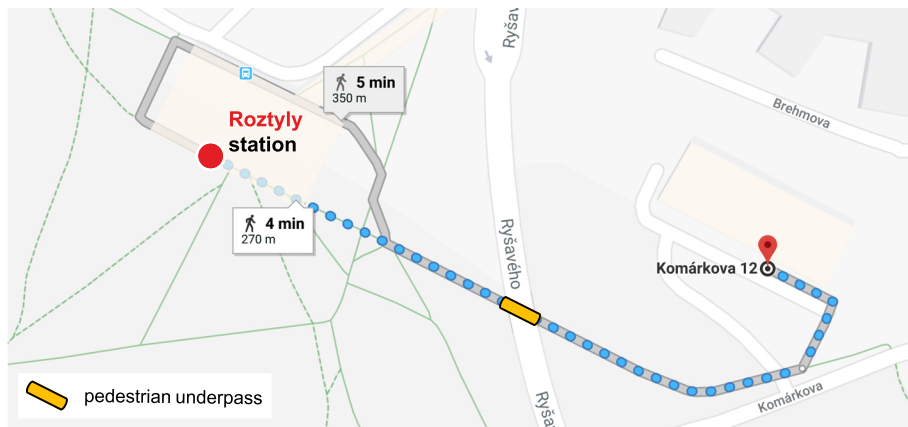

# WORKSHOP DINNER

On Wednesday 20<sup>th</sup> September 2023

Starts at 19:30 in Curling Hall, Komarkova 12

The **WORKSHOP DINNER** will be held at the **CURLING HALL** located close by the **Roztyly** underground station (**line C**). The best way to reach the curling hall from the Masarykova college (workshop venue) is from **Dejvická** station (**line A**), and/or from the centre, to use the underground **line A** to **Muzeum** station and change there to the underground **line C**, direction **Háje**, 7 stations to the mentioned **Roztyly** station. The curling hall is about 4 minutes walking distance. As for the timing, **you will need about 40 minutes to reach the curling hall from the Masarykova college.**

# PRAHA PRAGUE

Orientační plán metra Metro map

**A B C** Linky a stanice metra  
Metro lines and stations

**Konečná stanice metra**  
Metro terminus station

**Stanicе přestupní**  
Transfer station

**Bezbariérový přístup**  
Barrier-free access

**Dejvická** (direction DEPO HOSTIVAŘ)

**Muzeum** change to **C line** (direction **HÁJE**)

**Roztyly**